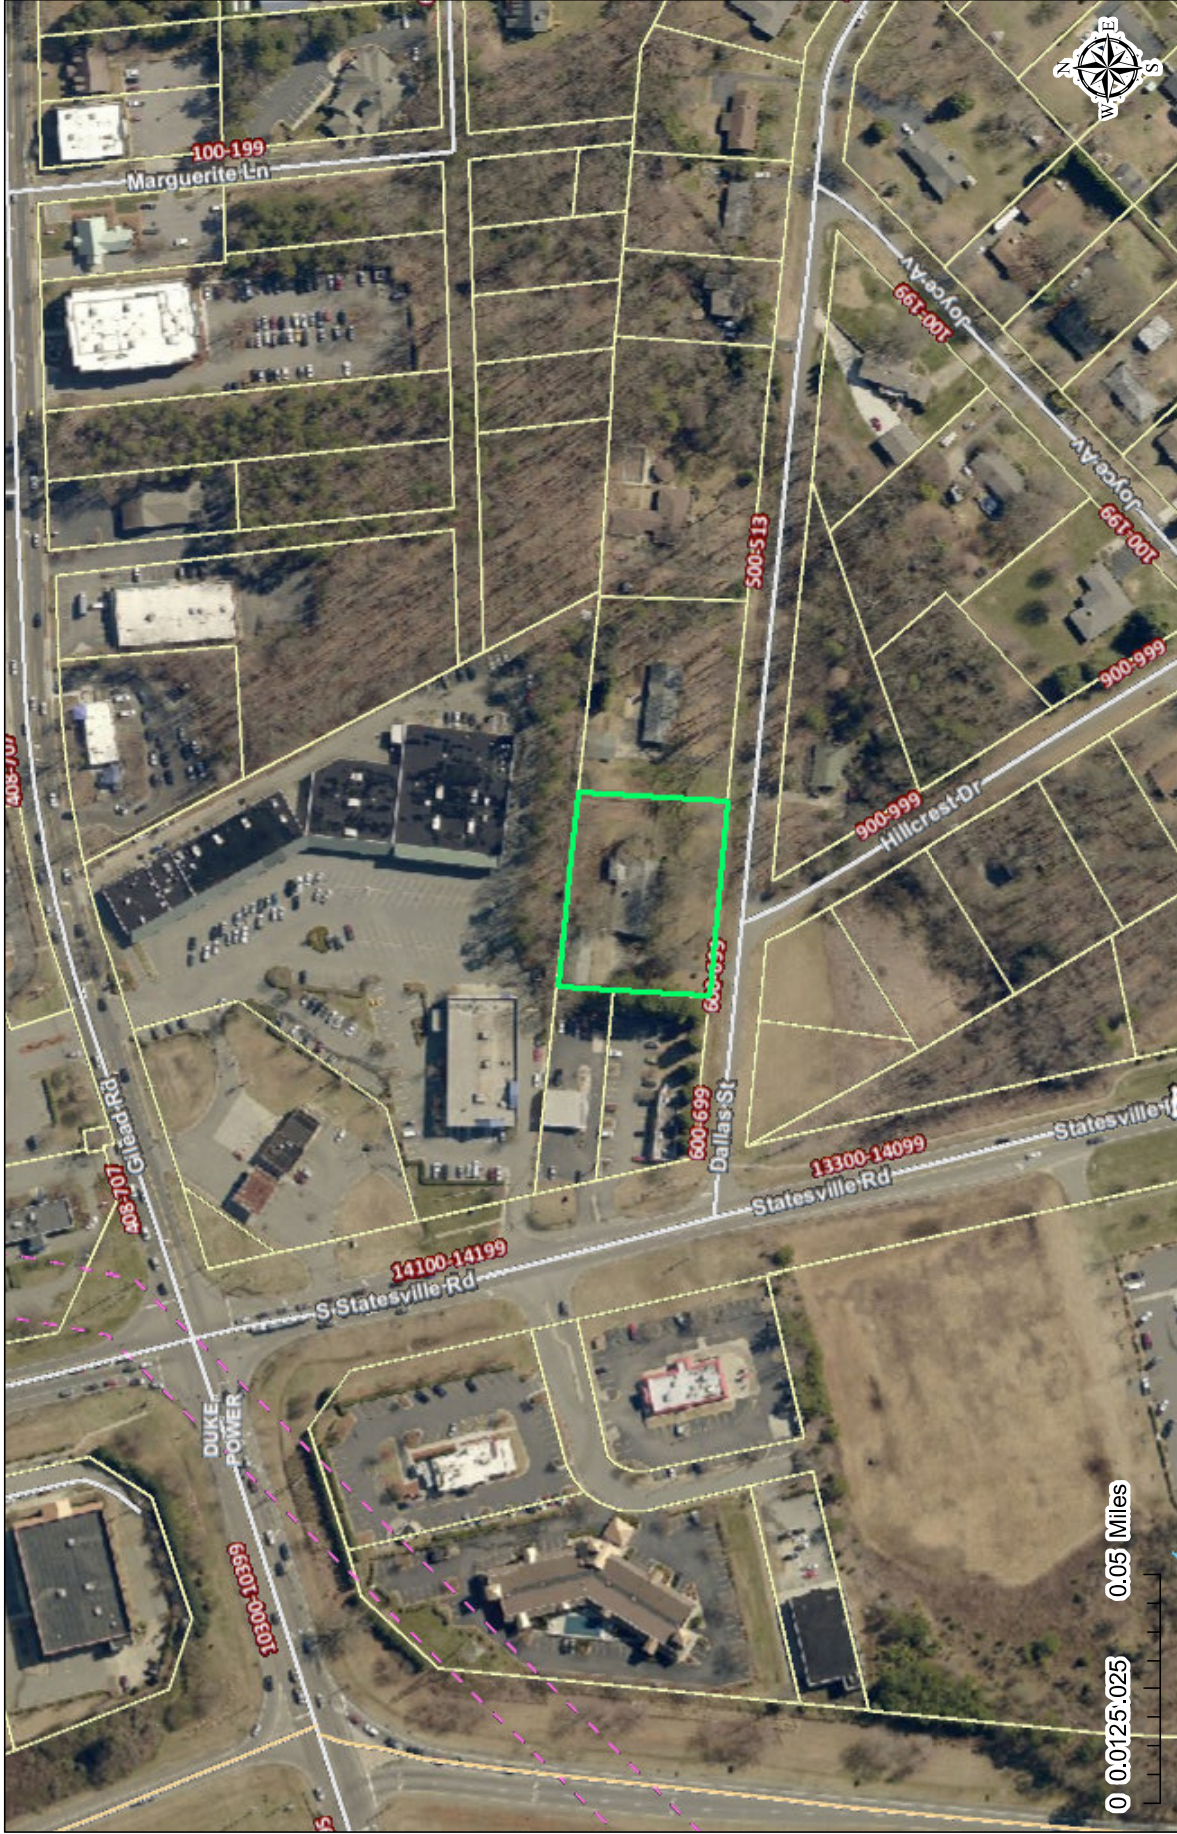

# Polaris 3G Map – Mecklenburg County, North Carolina

## 510 Dallas Street

Date Printed: 9/14/2015 4:17:49 PM

This map or report is prepared for the inventory of real property within Mecklenburg County and is compiled from recorded deeds, plats, tax maps, surveys, planimetric maps, and other public records and data. Users of this map or report are hereby notified that the abovementioned public primary information sources should be consulted for verification. Mecklenburg County and its mapping contractors assume no legal responsibility for the information contained herein.