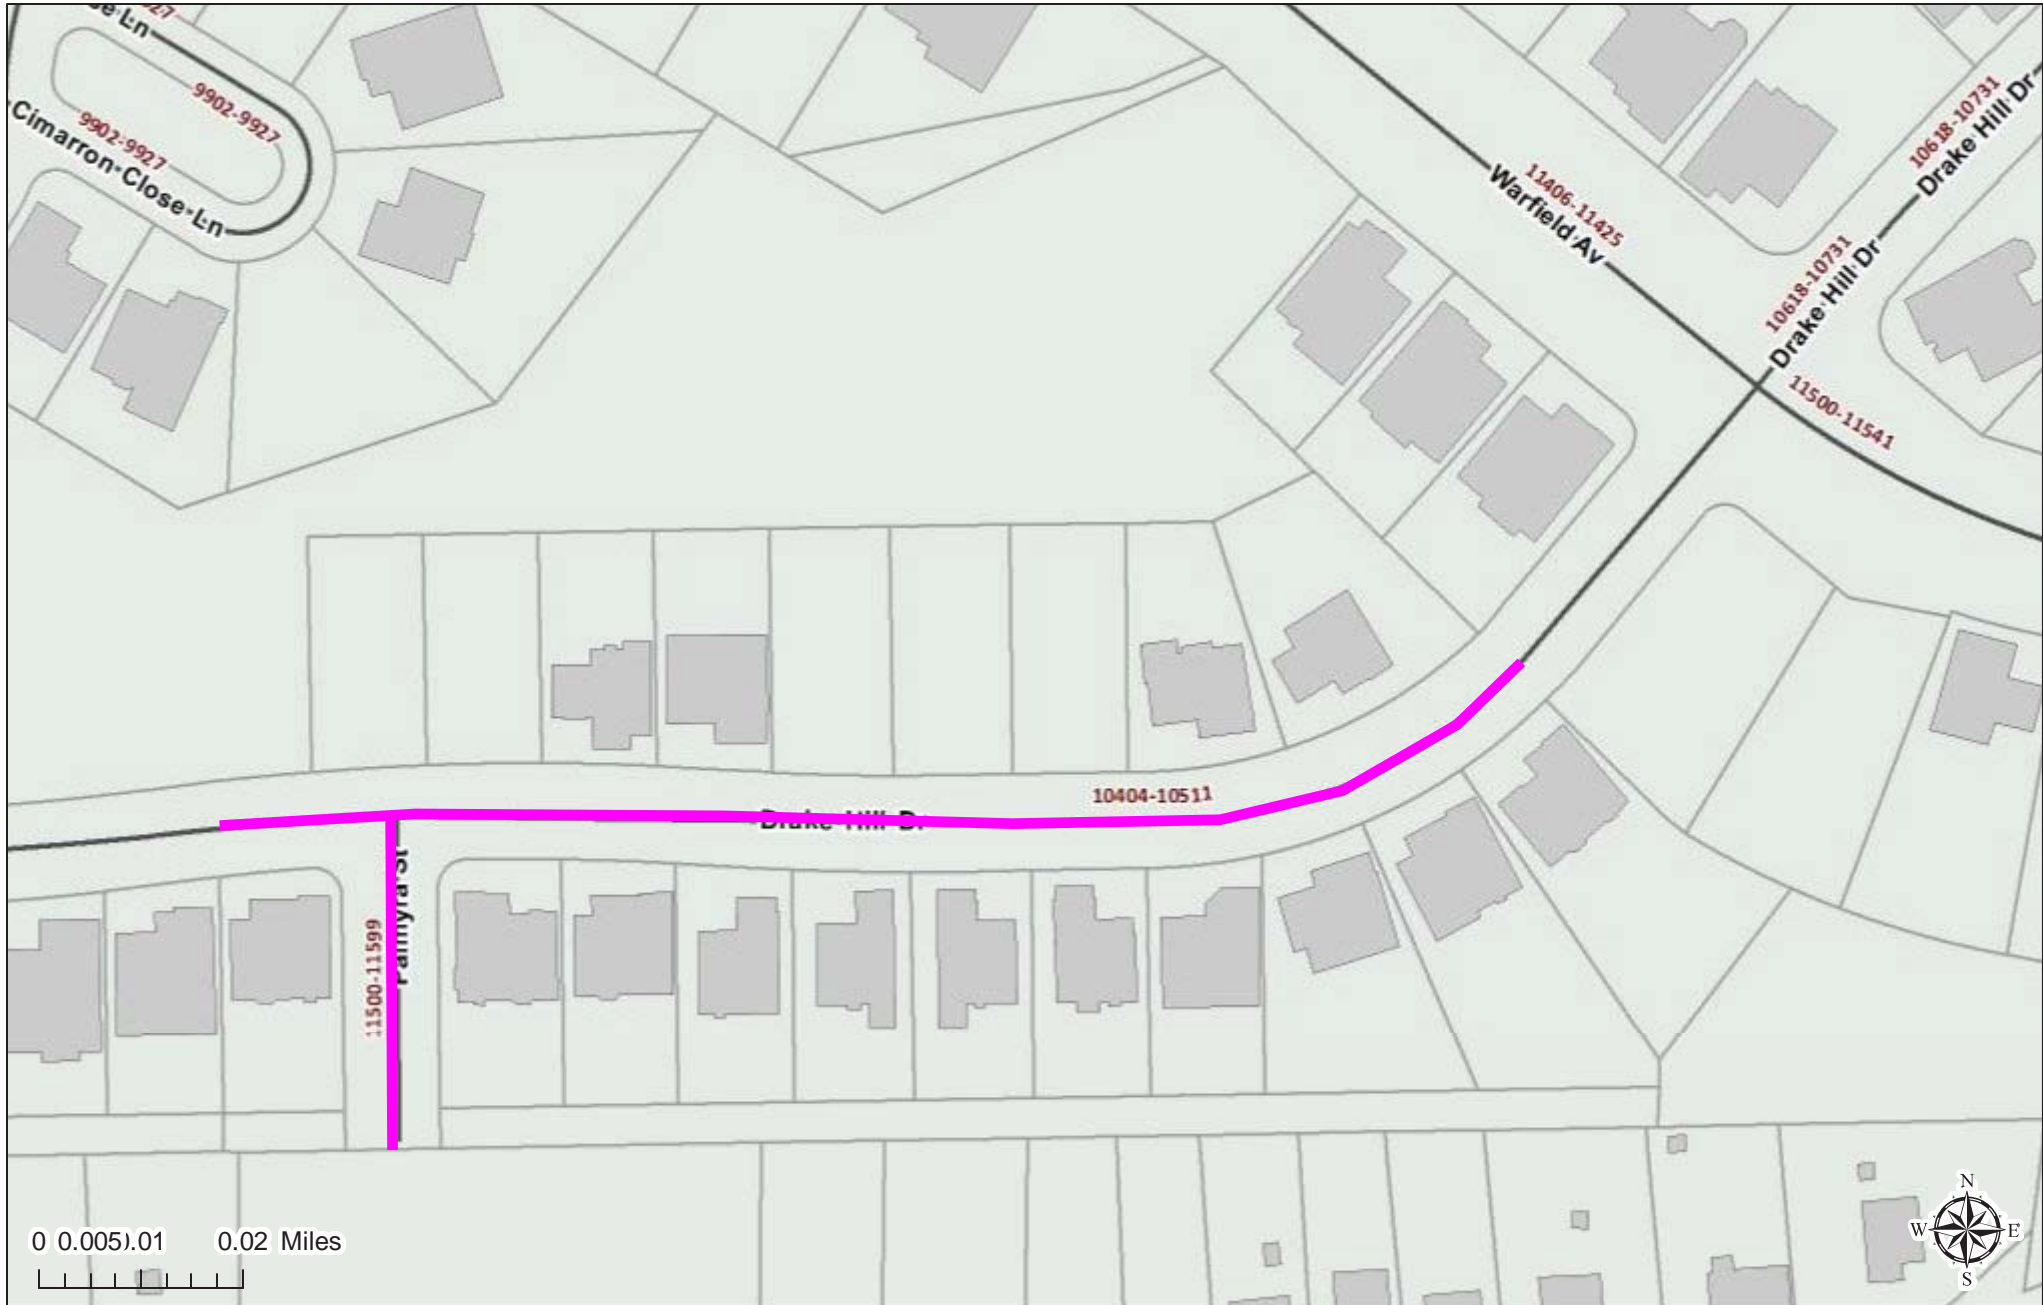

Polaris 3G Map – Mecklenburg County, North Carolina

Valencia Ph 3 Map 1

Date Printed: 4/24/2015 6:06:45 PM

This map or report is prepared for the inventory of real property within Mecklenburg County and is compiled from recorded deeds, plats, tax maps, surveys, planimetric maps, and other public records and data. Users of this map or report are hereby notified that the aforementioned public primary information sources should be consulted for verification. Mecklenburg County and its mapping contractors assume no legal responsibility for the information contained herein.